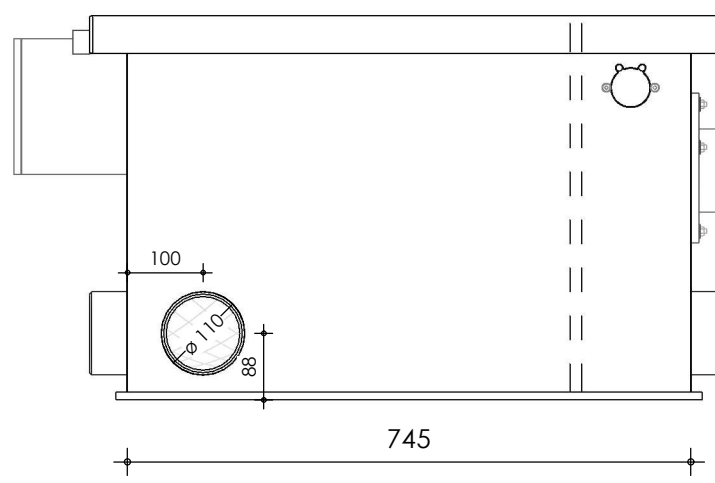

Front view

Right-side view

connection external cleaning
pump 32mm

Rear view

Left-side view

Top view

description:
PP35 - Drum filter

scale :
1 : 10

date/version :
v.3

water running height :
170 mm