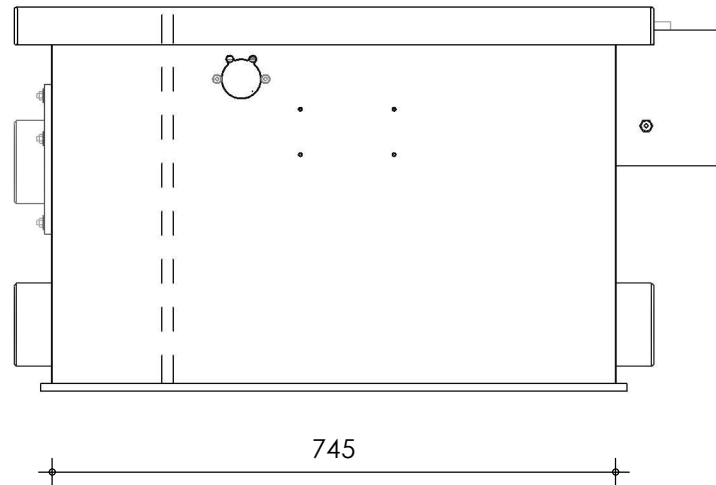

Front view

Right-side view

connection external cleaning
pump 32mm

Rear view

Left-side view

Top view

description:
PP35 - Drum filter

scale :
1 : 10

date/version :
v.3

water running height :
170 mm