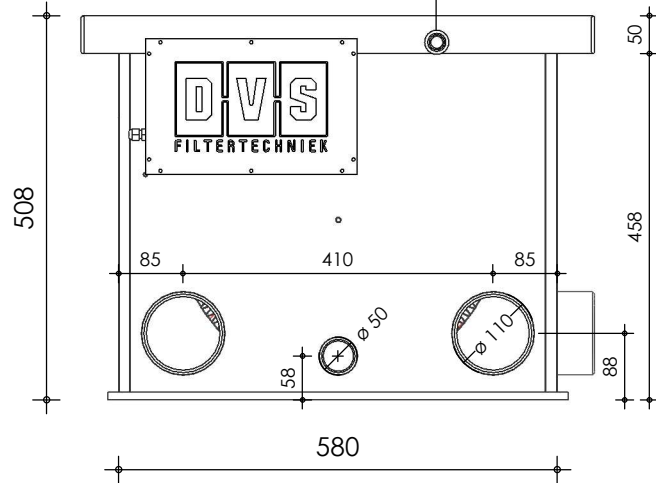

Front view

Right-side view

connection external cleaning
pump 32mm

Rear view

Left-side view

Top view

description:
PP35 - Drum filter

scale :
1 : 10

date/version :
v.3

water running height :
170 mm