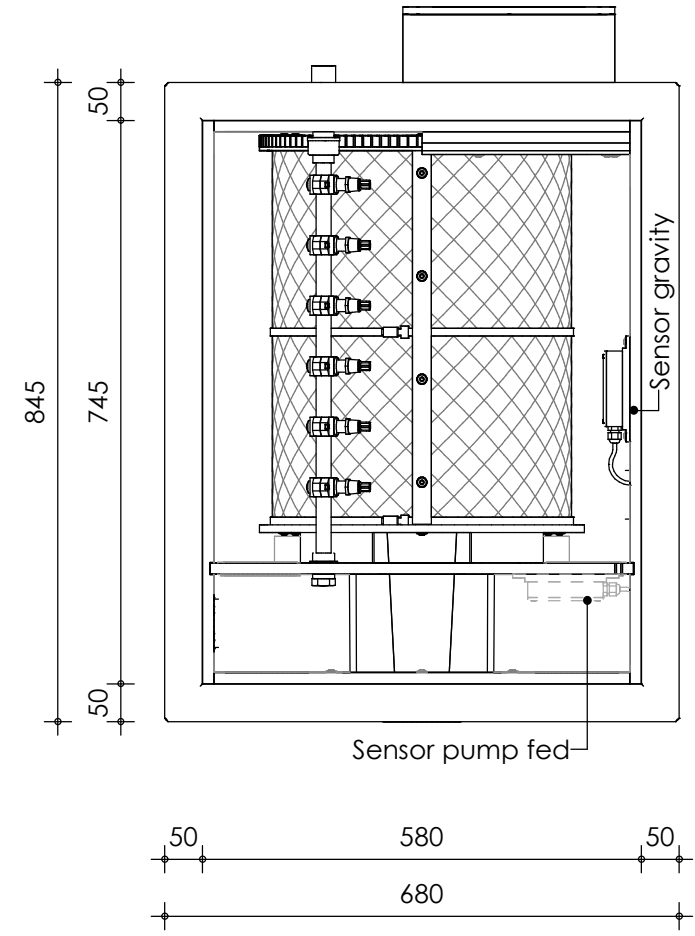

Front view

Right-side view

connection external cleaning
pump 32mm

Rear view

Left-side view

Top view

description:
PP35 - Drum filter

scale :
1 : 10

date/version :
v.3

water running height :
170 mm